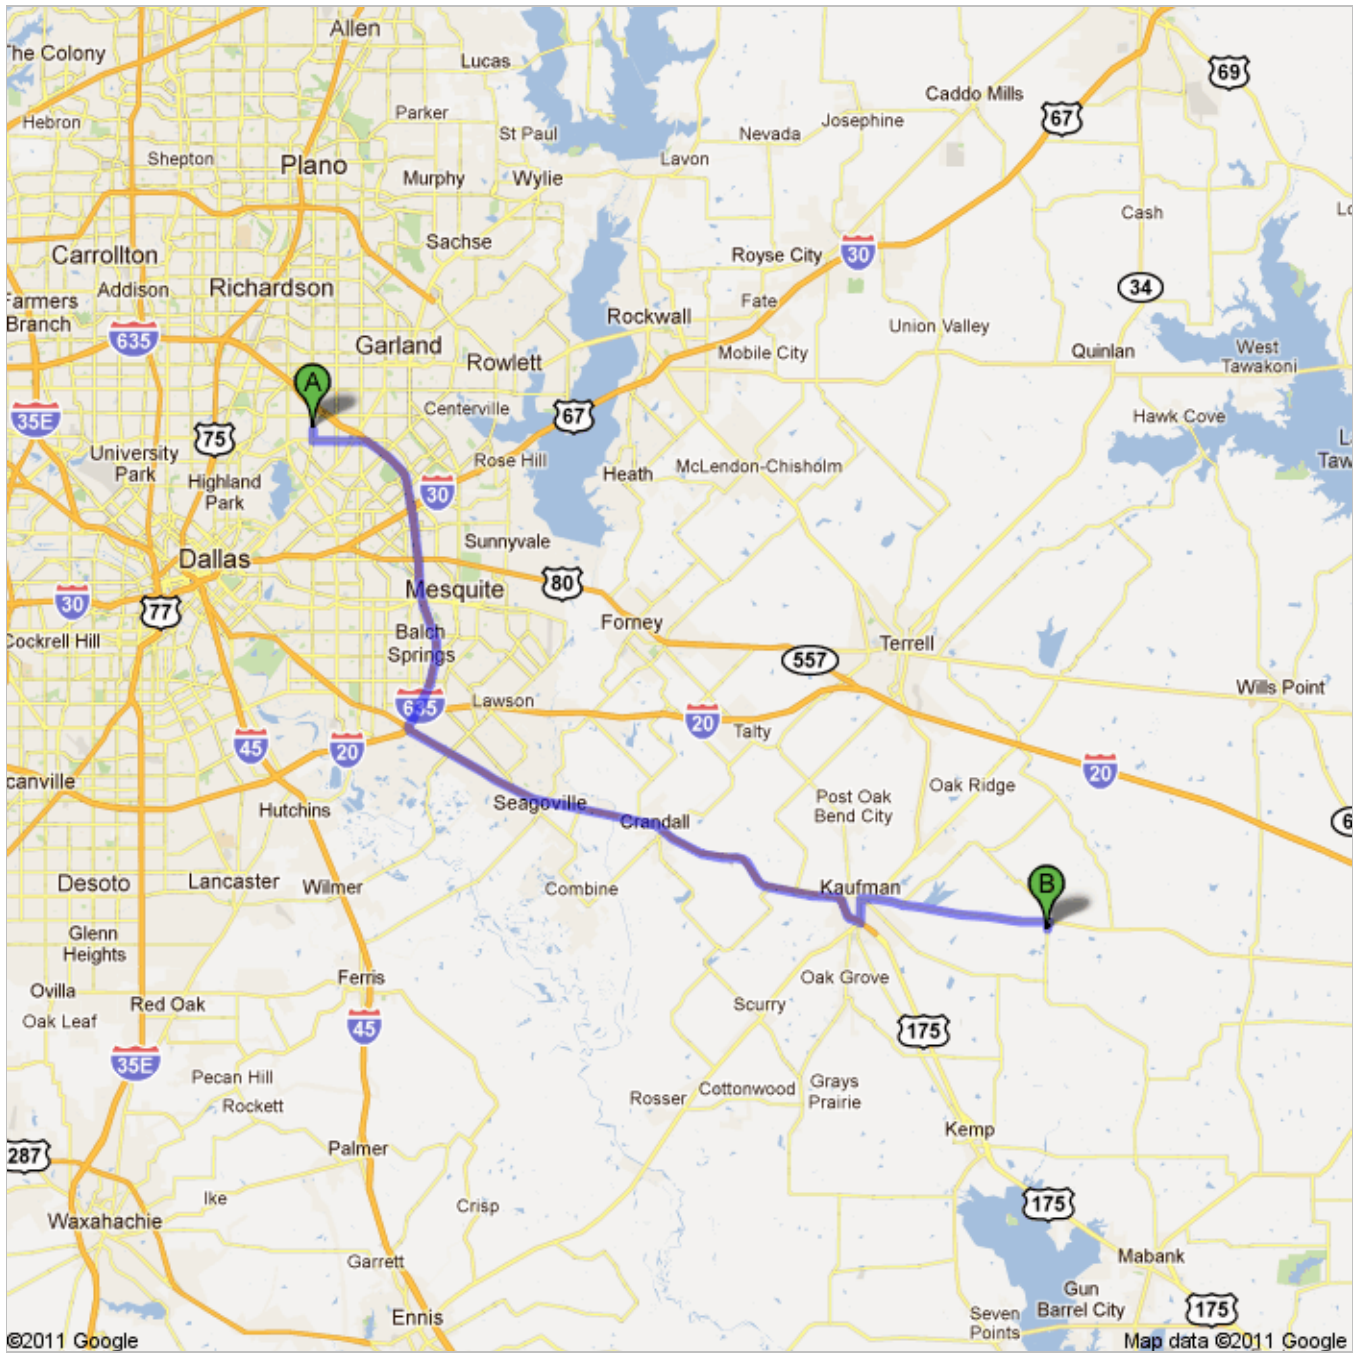

Shiels' Ranch: Directions and Map

Shiels' Ranch, 5427 Farm Rd., 2515, Kaufman, Texas 75142

Drive time: 1hr 15 minutes

Directions:

1. Head south on 635, then east on Highway 175 roughly twenty miles till you come to the fork where SH 243 heads off to the left to Kaufman.
2. Stay on 243 till you get into Kaufman in a couple of miles.
3. Wind around an ugly county courthouse and stay on 243 roughly nine or ten miles till you get to Ola, Texas (just a wide spot in the road).
4. When you come to the only gas station in town make a right on FM 2515 and go roughly half a mile. The entrance is on your left.
5. Wait at the entrance to assemble.

Google Map Directions follow

Directions to 5427 Farm to Market Road 2515, Kaufman, TX 75142
46.3 mi – about 52 mins

Save trees. Go green!
Download Google Maps on your phone at google.com/gmm

A 9015 Plano Rd, Dallas, TX 75238

1. Head **south** on **Plano Rd** toward **Liptonshire Dr**
About 1 min go 0.5 mi
total 0.5 mi
-  2. Turn left onto **Texas Spur 244 E/E Northwest Hwy**
Continue to follow E Northwest Hwy
About 5 mins go 2.2 mi
total 2.7 mi
-  3. Take the **Interstate 635 E** ramp go 0.4 mi
total 3.1 mi
-  4. Merge onto **I-635 E**
About 13 mins go 12.3 mi
total 15.4 mi
-  5. Take exit **479B** to merge onto **US-175 E** toward **Kaufman**
About 20 mins go 21.4 mi
total 36.8 mi
-  6. Take the exit toward **TX-34/Ennis** go 400 ft
total 36.9 mi
7. Merge onto **Oak Creek Dr** go 0.2 mi
total 37.1 mi
-  8. Turn left onto **S Washington St**
About 2 mins go 1.0 mi
total 38.1 mi
-  9. Turn right onto **W Mulberry St**
About 1 min go 0.5 mi
total 38.6 mi
-  10. Keep right at the fork
Continue to follow TX-243 E
About 8 mins go 7.4 mi
total 46.0 mi
-  11. Turn right onto **Farm to Market Rd 2515**
Destination will be on the left
About 1 min go 0.3 mi
total 46.3 mi